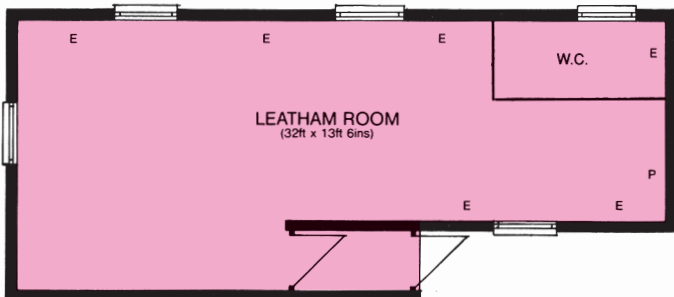

THE GEORGE BUSINESS CENTRE FLOOR PLAN

ALL OUR CONFERENCE ROOMS HAVE NATURAL LIGHT

Room Statistics

CAPACITIES	CONF. ROOM	B'ROOM B	B'ROOM E	LEATHAM ROOM
THEATRE	60	-	-	-
CLASSROOM	25	-	-	-
BOARDROOM	25	12	12	20